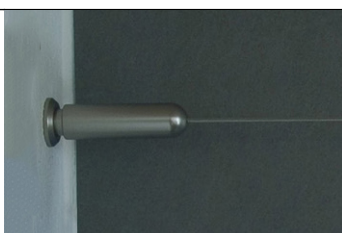

PRODUCT SHEET

Under cabinet system realised with a Ø2mm. stainless steel cable tensioned to be fixed or swivel tensioners and supported by distance breaker elements which prevent the cable from sagging. Can be fitted to measure and adapted to any space, can be fitted with sliding hooks or used to hang kitchen utensils and linen.

→01 02 B

→02 01

Long fixed wall mounted cable tensioner with washer

→02 01

→05 04

Sliding hook

→02 01

→05 04

Cable breaker clip

→01 03 B

→02 01

Short swivel cable tensioner with washer

Verificare le caratteristiche del prodotto e le condizioni di utilizzo sul manuale tecnico.

Tahuma is a brand of OFFICINA COLOMBO s.r.l.
23815 Introbio (LC) Italy - Via alle Prade, 10
Tel. +39 0341 981535