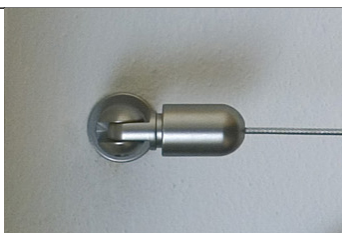

PRODUCT SHEET

Under cabinet system realised with a Ø2mm. stainless steel cable tensioned to be fixed or swivel tensioners and supported by distance breaker elements which prevent the cable from sagging. Can be fitted to measure and adapted to any space, can be fitted with sliding hooks or used to hang kitchen utensils and linen.

→01 02 B

→02 01

Long fixed wall mounted cable tensioner with washer

→02 01

→05 04

Sliding hook

→02 01

→05 04

Cable breaker clip

→01 03 B

→02 01

Short swivel cable tensioner with washer

Verificare le caratteristiche del prodotto e le condizioni di utilizzo sul manuale tecnico.

Tahuma is a brand of OFFICINA COLOMBO s.r.l.
23815 Introbio (LC) Italy - Via alle Prade, 10
Tel. +39 0341 981535