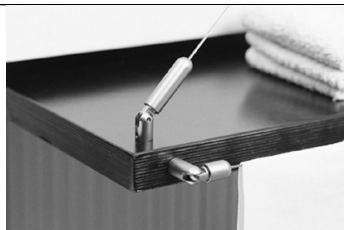

**PRODUCT SHEET**

Towel rail made with tensioned stainless steel cable mounted on the edge of the shelf. With the same type of elements it is also possible to make system support stays for shelves anchored to the wall.

→01 04 A

→02 01

→01 05 A

→02 01

Long short cable tensioners with stainless steel cable for towel rail, short long cable tensioner with cable as support for the load bearing shelf

→05 03 A

Round wall mounted storage tray with clip

→04 02 B

Short panel support  $\varnothing 16$  with washer for 7 mm. max thickness panel

Verificare le caratteristiche del prodotto e le condizioni di utilizzo sul manuale tecnico.

Tahuma is a brand of OFFICINA COLOMBO s.r.l.  
23815 Introbio (LC) Italy - Via alle Prade, 10  
Tel. +39 0341 981535