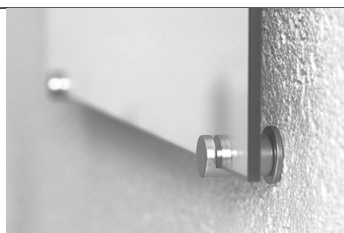

**PRODUCT SHEET**

Towel rail made with tensioned stainless steel cable mounted on the edge of the shelf. With the same type of elements it is also possible to make system support stays for shelves anchored to the wall.

→01 04 A

→02 01

→01 05 A

→02 01

Long short cable tensioners with stainless steel cable for towel rail, short long cable tensioner with cable as support for the load bearing shelf

→05 03 A

Round wall mounted storage tray with clip

→04 02 B

Short panel support  $\varnothing 16$  with washer for 7 mm. max thickness panel

Verificare le caratteristiche del prodotto e le condizioni di utilizzo sul manuale tecnico.

Tahuma is a brand of OFFICINA COLOMBO s.r.l.  
23815 Introbio (LC) Italy - Via alle Prade, 10  
Tel. +39 0341 981535