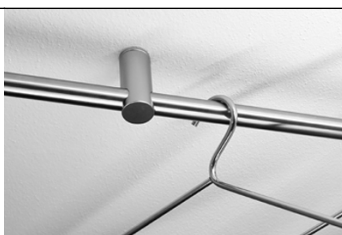

PRODUCT SHEET

Clothes rack system with stainless steel tube to maximise space. Ideal to be mounted inside cabinets, niches and shelves. The supports are available in two finishing, nickel satin and polished chrome and the tube is Ø18mm satin stainless steel

→03 09 C

→03 09

Blind top support for tubes

→03 09 B

→03 09

Support with passing through hole for tubes

→03 09

→03 09 A