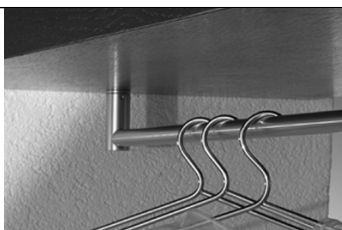

PRODUCT SHEET

Clothes rack system with stainless steel tube to maximise space. Ideal to be mounted inside cabinets, niches and shelves. The supports are available in two finishing, nickel satin and polished chrome and the tube is Ø18mm satin stainless steel

→03 09 C

→03 09

Blind top support for tubes

→03 09 B

→03 09

Support with passing through hole for tubes

→03 09

→03 09 A