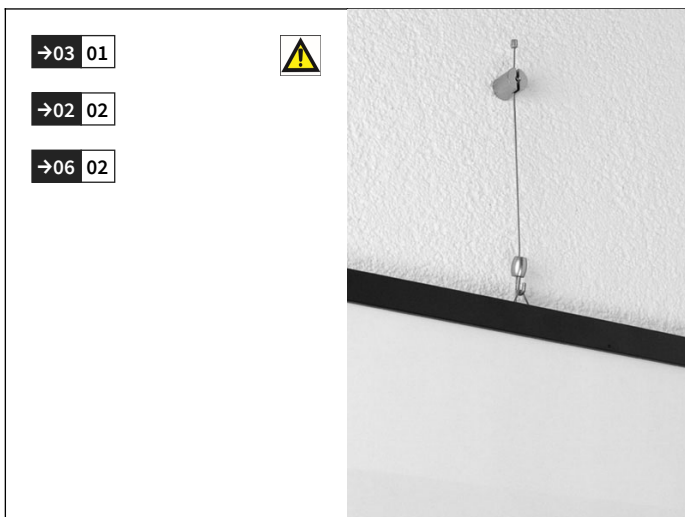

PRODUCT SHEET

Wall-mounted system display for artworks, pictures, photographs, composed of an element fixed to the wall which supports a stainless steel cable: along the length of the cable it is possible to mount one or more accessories, with a hook or which make it possible to make a noose from which to hang the pictures. Ideal for displays on walls which otherwise present difficulties for fixing pictures such as sliding doors or plasterboard.

→06 01

"solo" kit composed of one cylindrical support with  $\varnothing 1.5$  cable x 2 mt., olive clip with hook and olive clip for noose

→03 01

→02 02

→06 02

$\varnothing 16$  cylindrical support (fixed head clip) with  $\varnothing 1.5$  cable and olive clip with hook