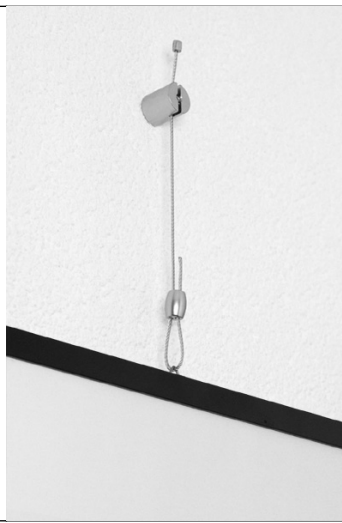

PRODUCT SHEET

Wall-mounted system display for artworks, pictures, photographs, composed of an element fixed to the wall which supports a stainless steel cable: along the length of the cable it is possible to mount one or more accessories, with a hook or which make it possible to make a noose from which to hang the pictures. Ideal for displays on walls which otherwise present difficulties for fixing pictures such as sliding doors or plasterboard.

→06 01

"solo" kit composed of one cylindrical support with  $\varnothing 1.5$  cable x 2 mt., olive clip with hook and olive clip for noose

→03 01

→02 02

→06 02

$\varnothing 16$  cylindrical support (fixed head clip) with  $\varnothing 1.5$  cable and olive clip with hook

[www.tahuma.it](http://www.tahuma.it) - [tahuma@officina-colombo.com](mailto:tahuma@officina-colombo.com)

→03 01

→02 02

→06 03

Ø16 cylindrical support (fixed head clip) with ø1.5 cable and olive clip for noose