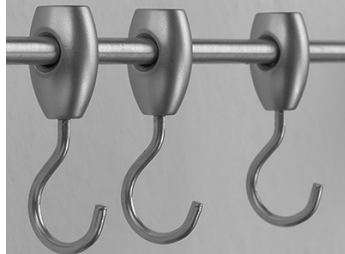

PRODUCT SHEET

Wall-mounted shelf composed of four Ø4mm. satin stainless steel bars 2 lateral supports and one in the middle. The depth of just 91 mm. and the width of 616 mm. make it suited to tight spaces. Ideal for objects above a washbasin, in the shower or even in the kitchen. Easy to mount, comes with two lateral supports and one central support with a washer to fix to the wall after inserting the four steel bars. Package includes handy template for drilling holes and mounting to wall as well as fixings to replace the washer for an even more minimalist design, plastic plugs and the hex key to tighten the screws. CAN BE CUSTOMISED IN LENGTHS ON REQUEST

→05 18

60 cm shelf with bar (sliding hook not included)

→03 22 B

Support for bar with 4 blind holes and washer

→03 23 B

Support for bar with four passing through holes and washer

Verificare le caratteristiche del prodotto e le condizioni di utilizzo sul manuale tecnico.

Tahuma is a brand of OFFICINA COLOMBO s.r.l.

23815 Introbio (LC) Italy - Via alle Prade, 10

Tel. +39 0341 981535

www.tahuma.it - tahuma@officina-colombo.com

→05 10

Sliding hook

Verificare le caratteristiche del prodotto e le condizioni di utilizzo sul manuale tecnico.