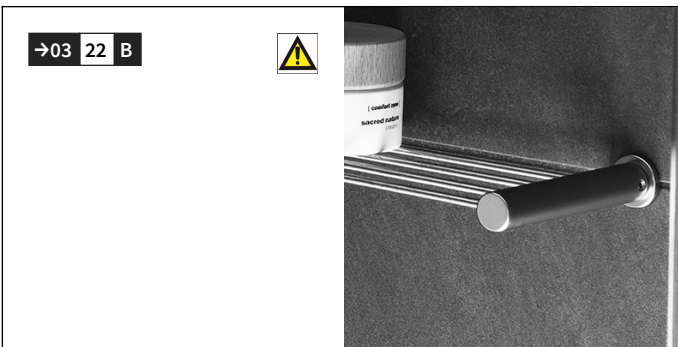

PRODUCT SHEET

Wall-mounted shelf composed of four Ø4mm. satin stainless steel bars 2 lateral supports and one in the middle. The depth of just 91 mm. and the width of 616 mm. make it suited to tight spaces. Ideal for objects above a washbasin, in the shower or even in the kitchen. Easy to mount, comes with two lateral supports and one central support with a washer to fix to the wall after inserting the four steel bars. Package includes handy template for drilling holes and mounting to wall as well as fixings to replace the washer for an even more minimalist design, plastic plugs and the hex key to tighten the screws. CAN BE CUSTOMISED IN LENGTHS ON REQUEST

→05 18

60 cm shelf with bar (sliding hook not included)

→03 22 B

Support for bar with 4 blind holes and washer

→03 23 B

Support for bar with four passing through holes and washer

Verificare le caratteristiche del prodotto e le condizioni di utilizzo sul manuale tecnico.