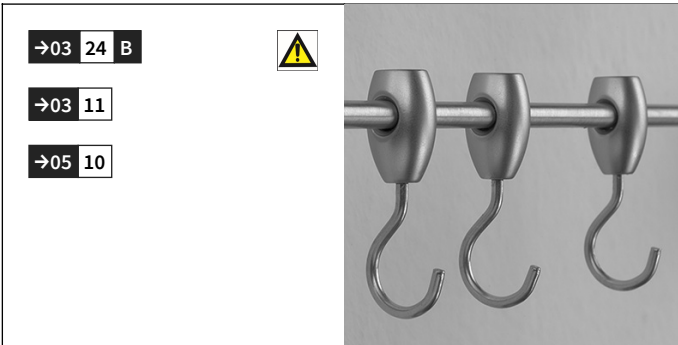

PRODUCT SHEET

Wall-mounted towel rail composed of two Ø4mm. satin stainless steel bars and lateral supports. The depth of just 91 mm. and the width of 516 mm. make it suited to the tightest of spaces while still leaving space to hang two towels. Easy to mount, it comes with supports with washer to be fixed to the wall after inserting the two bars. Package includes handy template for drilling holes and mounting as well as fixings to replace the washers for an even more minimalist design, 2 plastic plugs and the hex key to tighten the screws. POSSIBLE TO CAN BE CUSTOMISED IN LENGTHS ON REQUEST

→05 20

Wall mounted towel rail with bar cm. 50

→03 24 B

→03 11

→05 10

Support for bar with 2 blind holes and washer, ø4 mm. bar, sliding hook

→05 10

Sliding hooks