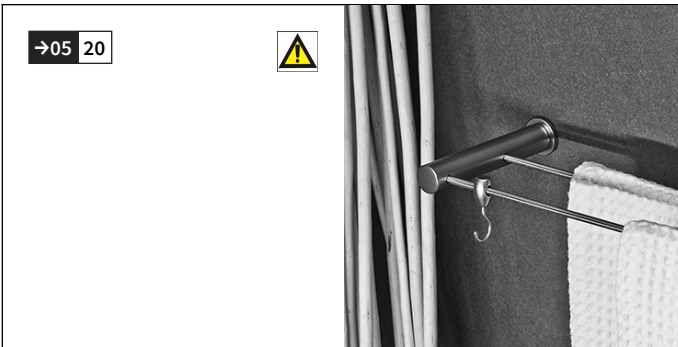

PRODUCT SHEET

Wall-mounted towel rail composed of two Ø4mm. satin stainless steel bars and lateral supports. The depth of just 91 mm. and the width of 516 mm. make it suited to the tightest of spaces while still leaving space to hang two towels. Easy to mount, it comes with supports with washer to be fixed to the wall after inserting the two bars. Package includes handy template for drilling holes and mounting as well as fixings to replace the washers for an even more minimalist design, 2 plastic plugs and the hex key to tighten the screws. POSSIBLE TO CAN BE CUSTOMISED IN LENGTHS ON REQUEST

→05 20

Wall mounted towel rail with bar cm. 50

→03 24 B

→03 11

→05 10

Support for bar with 2 blind holes and washer, ø4 mm. bar, sliding hook

→05 10

Sliding hooks