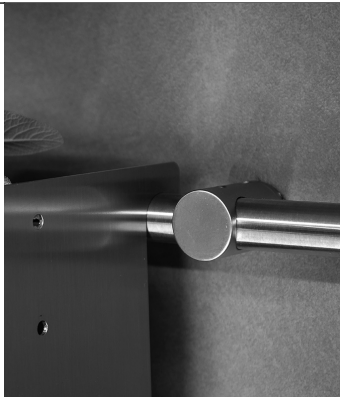

PRODUCT SHEET

Under cabinet rail system with Ø18mm. tube in satin stainless steel to be fixed on wall with blind terminal supports and central passing through holes. Can be configured to measure

→03 09 G

→03 09

Short support with blind hole for ø18 mm. tubes

→03 09 H

→03 09

Short support with passing through hole for ø18 mm. tubes

Verificare le caratteristiche del prodotto e le condizioni di utilizzo sul manuale tecnico.