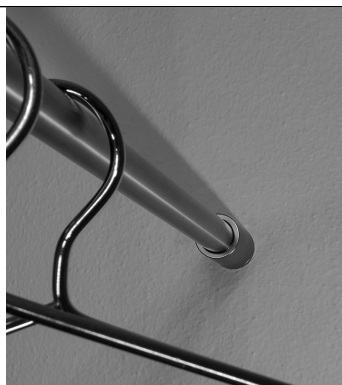

PRODUCT SHEET

Hanging rail with stainless steel tubes which can be fixed to the ceiling or wall. Ideal for optimising use of space in corridors, laundry rooms, broom cupboards, changing rooms, wardrobes, walk-in wardrobes, allows for construction of made to measure structures.

Wall support for $\varnothing 18$ mm tubes.

Joint for $\varnothing 18$ mm tubes with through hole and cap for $\varnothing 18$ mm tubes

Verificare le caratteristiche del prodotto e le condizioni di utilizzo sul manuale tecnico.