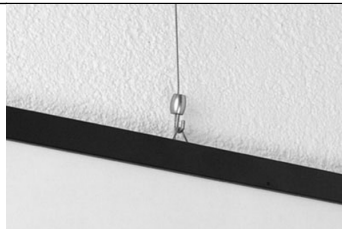

PRODUCT SHEET

System for exhibition on walls of artwork, pictures, photographs, composed of one or more aluminium rails to be fixed to the wall in which to insert stainless steel cables. Along the cable it is possible to mount one or more clips with a hook which allow you to make a noose on which the works can be hung. Ideal in order to be able to easily and quickly modify displays and is even more effective with the self-blocking olive clip which drastically reduces display setup time.

→06 06

→06 05

Snap wall support for track in nickel plated brass

→06 08

→06 05

Support/joint for tracks

→02 03

→06 02

Olive clip with hook

→06 02 C

→06 02 B

Olive clip with self blocking hook

→02 03

→06 03

Olive clip for noose

Verificare le caratteristiche del prodotto e le condizioni di utilizzo sul manuale tecnico.