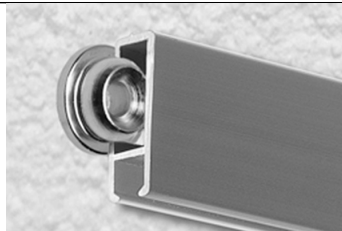

PRODUCT SHEET

System for exhibition on walls of artwork, pictures, photographs, composed of one or more aluminium rails to be fixed to the wall in which to insert stainless steel cables. Along the cable it is possible to mount one or more clips with a hook which allow you to make a noose on which the works can be hung. Ideal in order to be able to easily and quickly modify displays and is even more effective with the self-blocking olive clip which drastically reduces display setup time.

→06 06

→06 05

Snap wall support for track in nickel plated brass

→06 08

→06 05

Support/joint for tracks

→02 03

→06 02

Olive clip with hook

→06 02 C

→06 02 B

Olive clip with self blocking hook

→02 03

→06 03

Olive clip for noose

Verificare le caratteristiche del prodotto e le condizioni di utilizzo sul manuale tecnico.