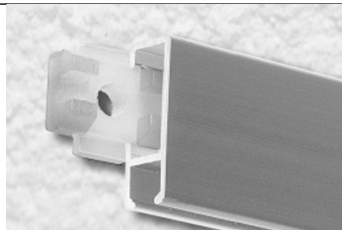

PRODUCT SHEET

System for exhibition on walls of artwork, pictures, photographs, composed of one or more aluminium rails to be fixed to the wall in which to insert stainless steel cables. Along the cable it is possible to mount one or more clips with a hook which allow you to make a noose on which the works can be hung. Ideal in order to be able to easily and quickly modify displays and is even more effective with the self-blocking olive clip which drastically reduces display setup time.

→06 06

→06 05

Snap wall support for track in nickel plated brass

→06 08

→06 05

Support/joint for tracks

→02 03

→06 02

Olive clip with hook

→06 02 C

→06 02 B

Olive clip with self blocking hook

→02 03

→06 03

Olive clip for noose

Verificare le caratteristiche del prodotto e le condizioni di utilizzo sul manuale tecnico.