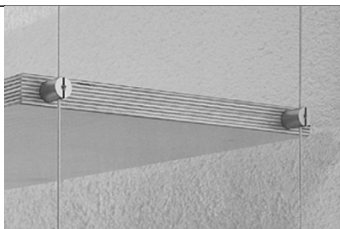

PRODUCT SHEET

Walk-in composition made using cables, mounted from ceiling to floor or wall: realize your own customised project inserting shelves of different sizes and finishing and horizontal hanging tubes.

→01 01 B

Ceiling support for cables with washer

→03 01

Head clip for wooden shelves

→03 02

Dobule head clip for wooden shelves

→03 03 A

→03 03 B