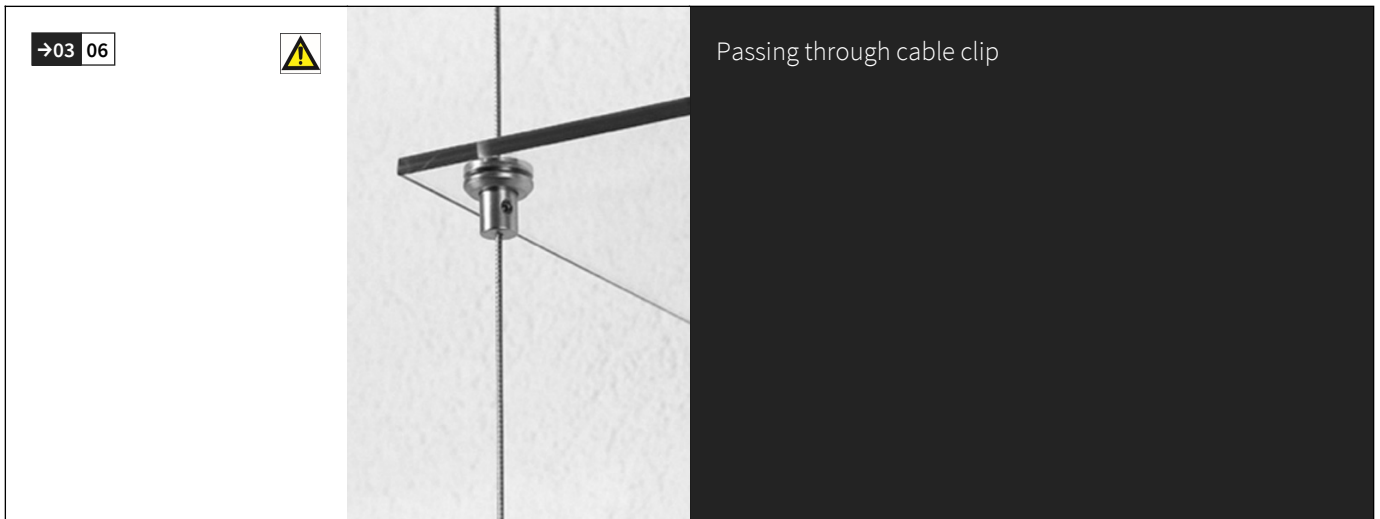

Verificare le caratteristiche del prodotto e le condizioni di utilizzo sul manuale tecnico.

Tahuma is a brand of OFFICINA COLOMBO s.r.l.
23815 Introbio (LC) Italy - Via alle Prade, 10
Tel. +39 0341 981535
www.tahuma.it - tahuma@officina-colombo.com