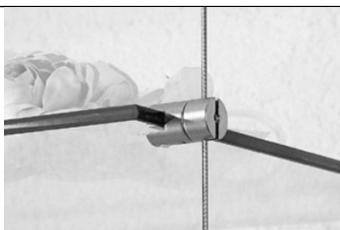

PRODUCT SHEET

Walk-in composition made using cables, mounted from ceiling to floor or wall: realize your own customised project inserting shelves of different sizes and finishing and horizontal hanging tubes.

→01 01 B

Ceiling support for cables with washer

→03 01

Head clip for wooden shelves

→03 02

Dobule head clip for wooden shelves

→03 03 A

→03 03 B

Orientable clip for panels up to 10 mm.

Verificare le caratteristiche del prodotto e le condizioni di utilizzo sul manuale tecnico.

Tahuma is a brand of OFFICINA COLOMBO s.r.l.
23815 Introbio (LC) Italy - Via alle Prade, 10
Tel. +39 0341 981535
www.tahuma.it - tahuma@officina-colombo.com