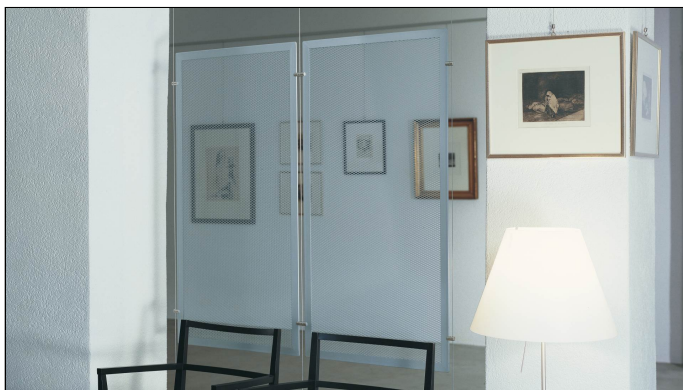

PRODUCT SHEET

Suspension system for panel screen to divide spaces in a simple, unique and original way both at home and in public spaces. The side clips can hold single or double panels in a variety of materials and thicknesses up to 10 mm

Fixed top cable tensioner with washer

Orientable clip for panel cable up to 10 mm.

Verificare le caratteristiche del prodotto e le condizioni di utilizzo sul manuale tecnico.

Tahuma is a brand of OFFICINA COLOMBO s.r.l.
23815 Introbio (LC) Italy - Via alle Prade, 10
Tel. +39 0341 981535