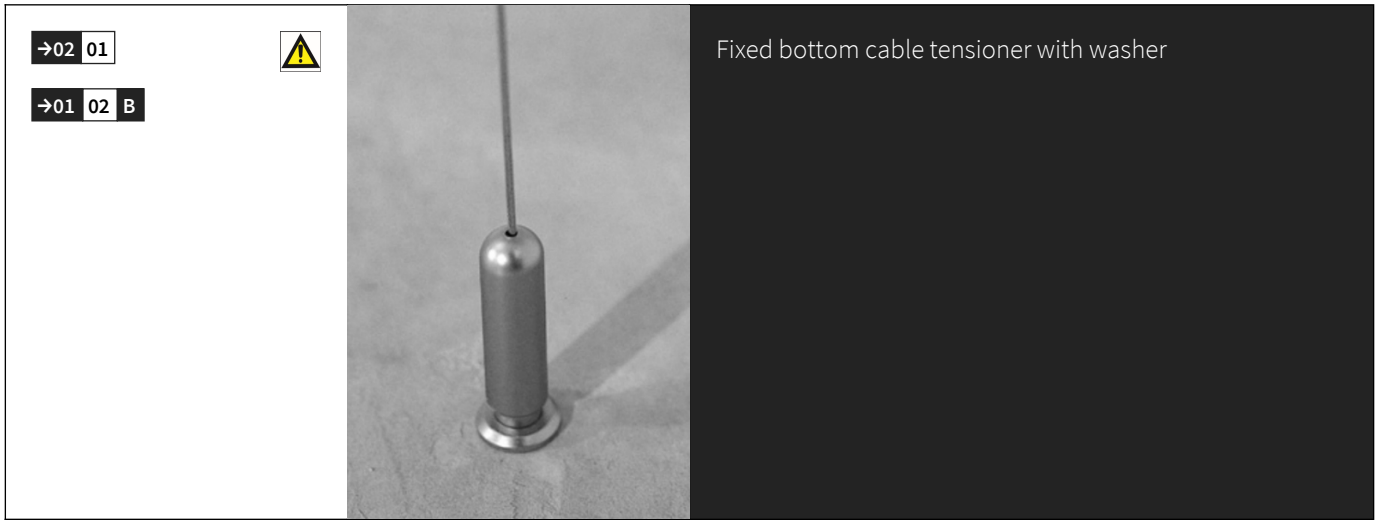

Verificare le caratteristiche del prodotto e le condizioni di utilizzo sul manuale tecnico.

Tahuma is a brand of OFFICINA COLOMBO s.r.l.
23815 Introbio (LC) Italy - Via alle Prade, 10
Tel. +39 0341 981535
www.tahuma.it - tahuma@officina-colombo.com