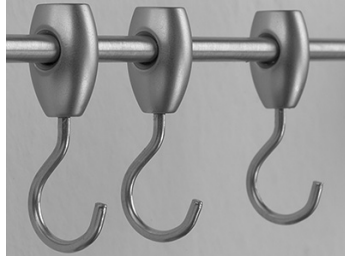

→05 10

Sliding hook

Verificare le caratteristiche del prodotto e le condizioni di utilizzo sul manuale tecnico.

Tahuma is a brand of OFFICINA COLOMBO s.r.l.
23815 Introbio (LC) Italy - Via alle Prade, 10
Tel. +39 0341 981535
www.tahuma.it - tahuma@officina-colombo.com

Tutti i diritti sono riservati. All rights are reserved