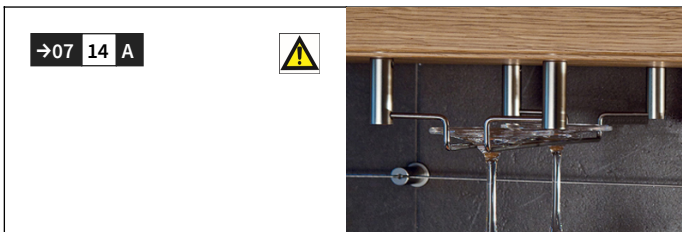

Single glass rack

Verificare le caratteristiche del prodotto e le condizioni di utilizzo sul manuale tecnico.

Tahuma is a brand of OFFICINA COLOMBO s.r.l.
23815 Introbio (LC) Italy - Via alle Prade, 10
Tel. +39 0341 981535

www.tahuma.it - tahuma@officina-colombo.com