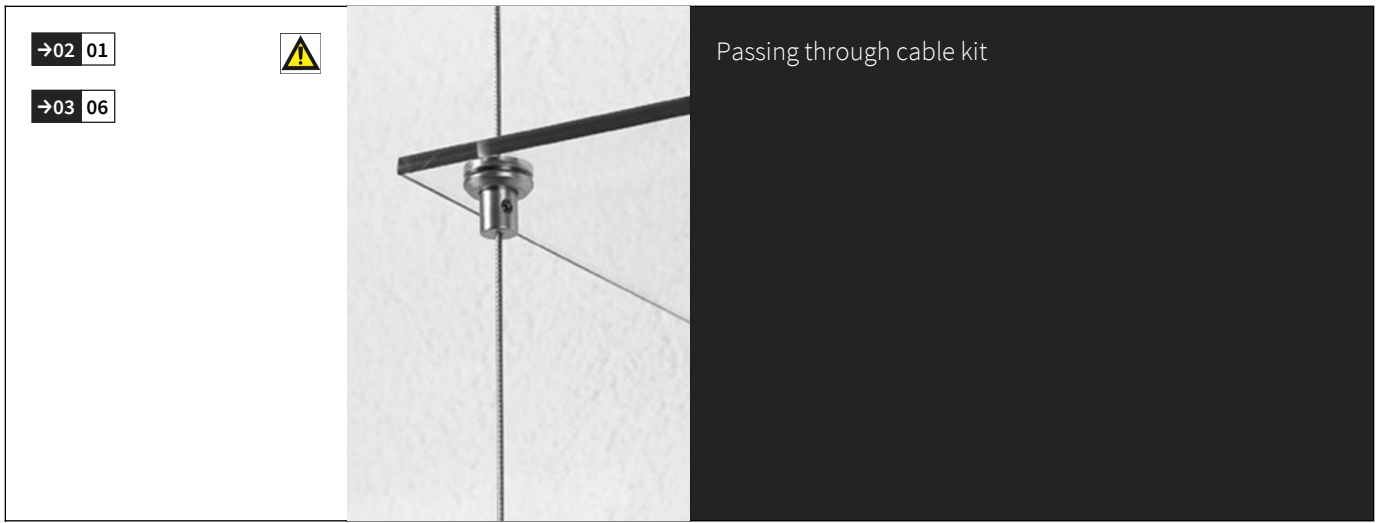

Verificare le caratteristiche del prodotto e le condizioni di utilizzo sul manuale tecnico.

Tahuma is a brand of OFFICINA COLOMBO s.r.l.
23815 Introbio (LC) Italy - Via alle Prade, 10
Tel. +39 0341 981535
www.tahuma.it - tahuma@officina-colombo.com