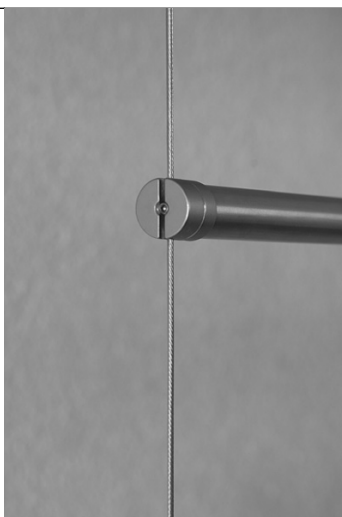

PRODUCT SHEET

System for creating screens to divide spaces with satin stainless steel tubes. It is possible to use the stainless steel cable or stainless steel bar to divide spaces or create paths using a number of tubes in a vertical series customising the composition.

Single clip for furnishing tubes $\varnothing 18$ mm.x 1 for bar

Single clips for $\varnothing 18$ mm. decorative tubes for bar

Verificare le caratteristiche del prodotto e le condizioni di utilizzo sul manuale tecnico.