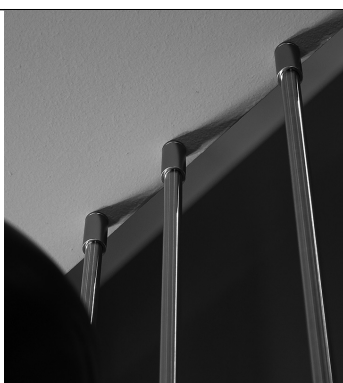

PRODUCT SHEET

Protection system for stairs made of decorative satin stainless steel tubes mounted vertically and fixed to the ceiling and floor or wall. An elegant, minimalist solution with a strong visual impact to make the space safer and more comfortable.

Long ceiling support for $\varnothing 18$ mm. tubes

Long floor support for $\varnothing 18$ mm. tubes

Short support with blind hole for $\varnothing 18$ mm. tubes

Verificare le caratteristiche del prodotto e le condizioni di utilizzo sul manuale tecnico.