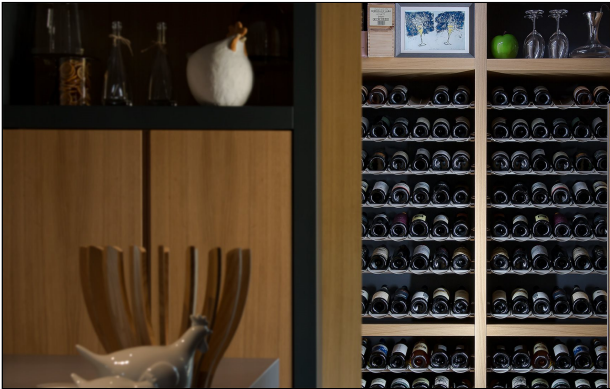

PRODUCT SHEET

System for storing and displaying bottles inserted in a custom built cupboard, composed of Ø18mm. satin stainless steel tubes. Mounted at the sides of the cabinet using a modular fixture; system can be completed with bottle tray with a minimalist design, available in a range of colour variations. Suited to home but can also be used in a professional space (Horeca, wine bars).

→07 09

→03 09

→03 09 A

Bottle trays fixed to stainless steel tubes inside a cabinet

→07 09

Bottle tray in painted metallic grey version

Verificare le caratteristiche del prodotto e le condizioni di utilizzo sul manuale tecnico.